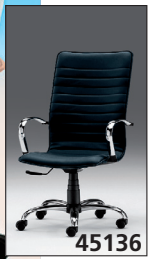

45128

Maximum load: 110 kg

ELITE EXECUTIVE CHAIR

Executive low-backed or high-backed armchair. Fabric or leatherette. Steel and chrome plated base and arms. Height adjustable by gas pump.

ELITE low-backed chair - 83-93 cm

	Red	Black	Beige	Any colour*
Fabric	45124	-	-	45126
Leatherette	-	45127	45128	45132

ELITE PLUS high-backed chair - 101-111 cm

Leatherette	-	45136	-	45140

*Available in 30 days. Minimum order 4 pieces.
Select colour on www.gimality.com and indicate with order

Weight	Backrest height	Seat height	Width	Depth
14.5 kg	83/93 cm	39/49 cm	51 cm	45 cm

*Low-backed chair