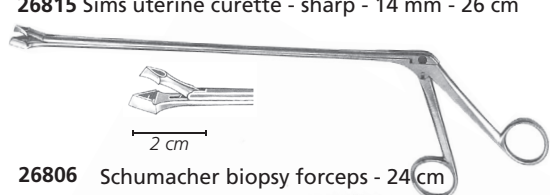

## GYNAECOLOGY INSTRUMENTS AND KIT

26807 Novak suction cannula - 23 cm - Ø 4 mm

26804 ★ Sims hystrometer - malleable - 33 cm - silver

26816 Martin hystrometer - 30 cm - malleable - brass handle, copper wire

26803 ★ Bosch/Sims scissors - 23 cm

26802 ★ Schroeder forceps - 25 cm (Pozzi-Palmer)

26801 ★ Foerster forceps - 25 cm

• 26810 GYNAECOLOGY KIT Includes 4 instruments marked with ★ in a nylon bag.

26817

26817 Set of chrome plated Hegar Dilators Include 14 dilators Ø 4-17 mm

• 26884 SET OF 3 SIMS RETRACTORS

26810

Rigid cannula with sharp tip

26813 Sims uterine curette - sharp - 8 mm - 26 cm

26814 Sims uterine curette - sharp - 9 mm - 26 cm

26815 Sims uterine curette - sharp - 14 mm - 26 cm

26806 Schumacher biopsy forceps - 24 cm

26808 Schubert biopsy forceps - 21 cm

26809 Kogan endospeculum - 24 cm

26811 Bozeman dressing forceps straight - 26 cm

26812 Bozeman dressing forceps curved - 26 cm